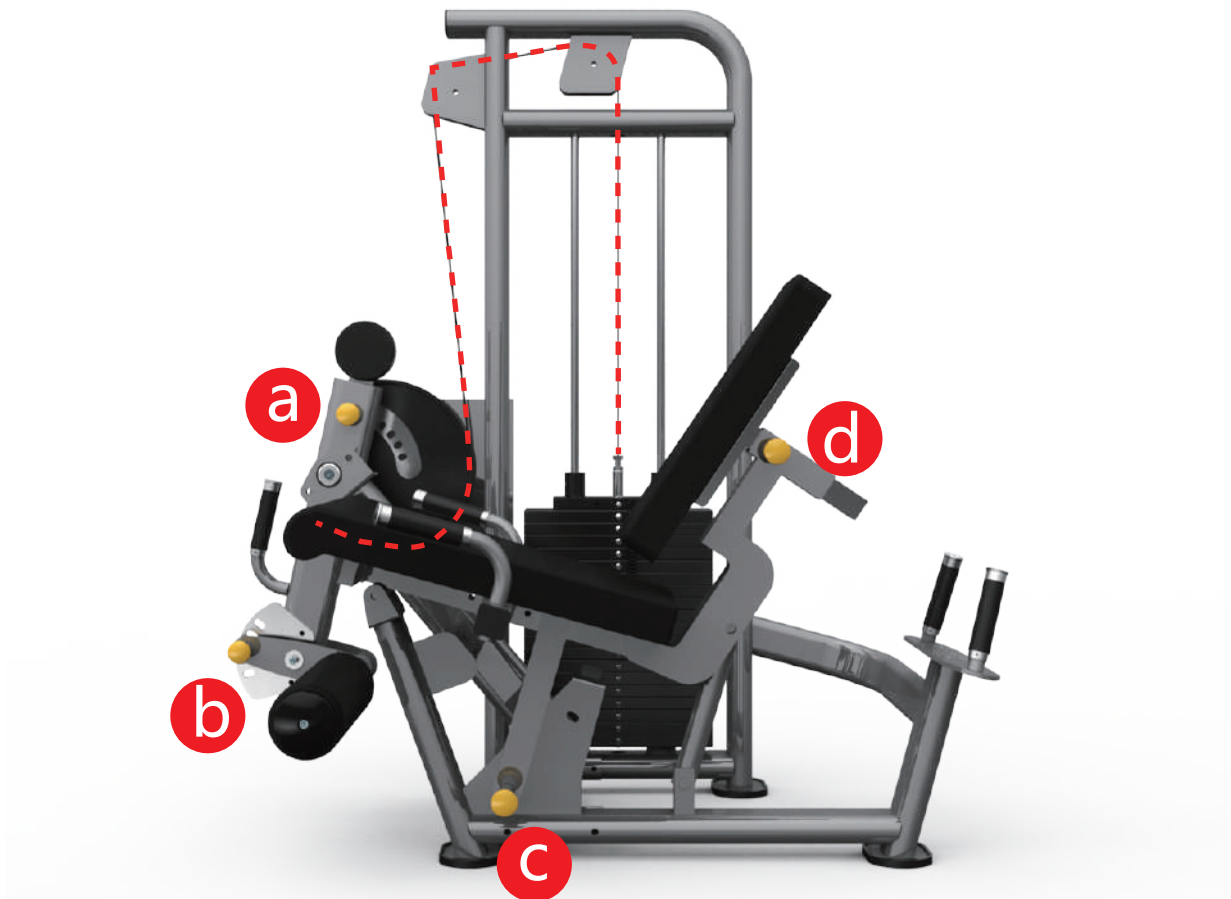

MF-Leg extension/ Lying leg curl 2022

Cable Routing

Cable Length

Pin Length

a	L=148m
b	L=78mm
c	L=130m
d	L=56mm

MF-Biceps/Triceps 2021

Cable Routing

Cable Length

MF-Biangular trainer 2020

Pin Length

a	L=225m
b	L=67mm
c	L=56mm

MF-Biangular trainer 2020

Cable Routing

1# Cable Length

2# Cable Length

3# Cable Length