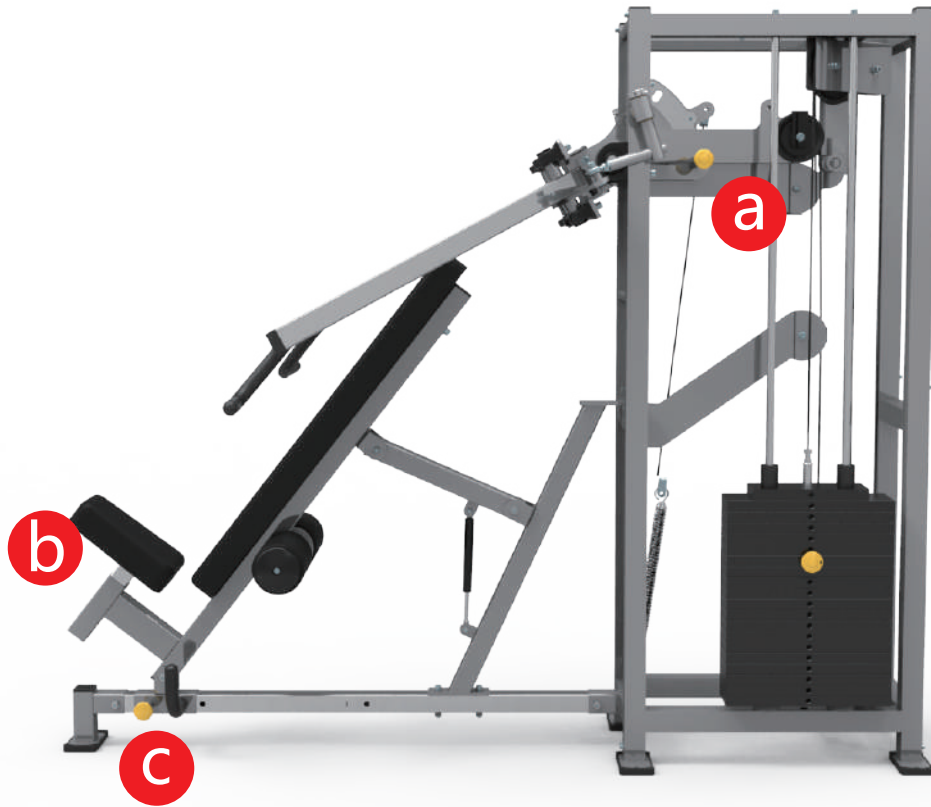

MF-Leg extension/ Lying leg curl 2022

Cable Routing

Cable Length

Pin Length

a	L=148m
b	L=78mm
c	L=130m
d	L=56mm

MF-Biceps/Triceps 2021

Cable Routing

Cable Length

MF-Biangular trainer 2020

Pin Length

a	L=225m
b	L=67mm
c	L=56mm

MF-Biangular trainer 2020

Cable Routing

1# Cable Length

2# Cable Length

3# Cable Length