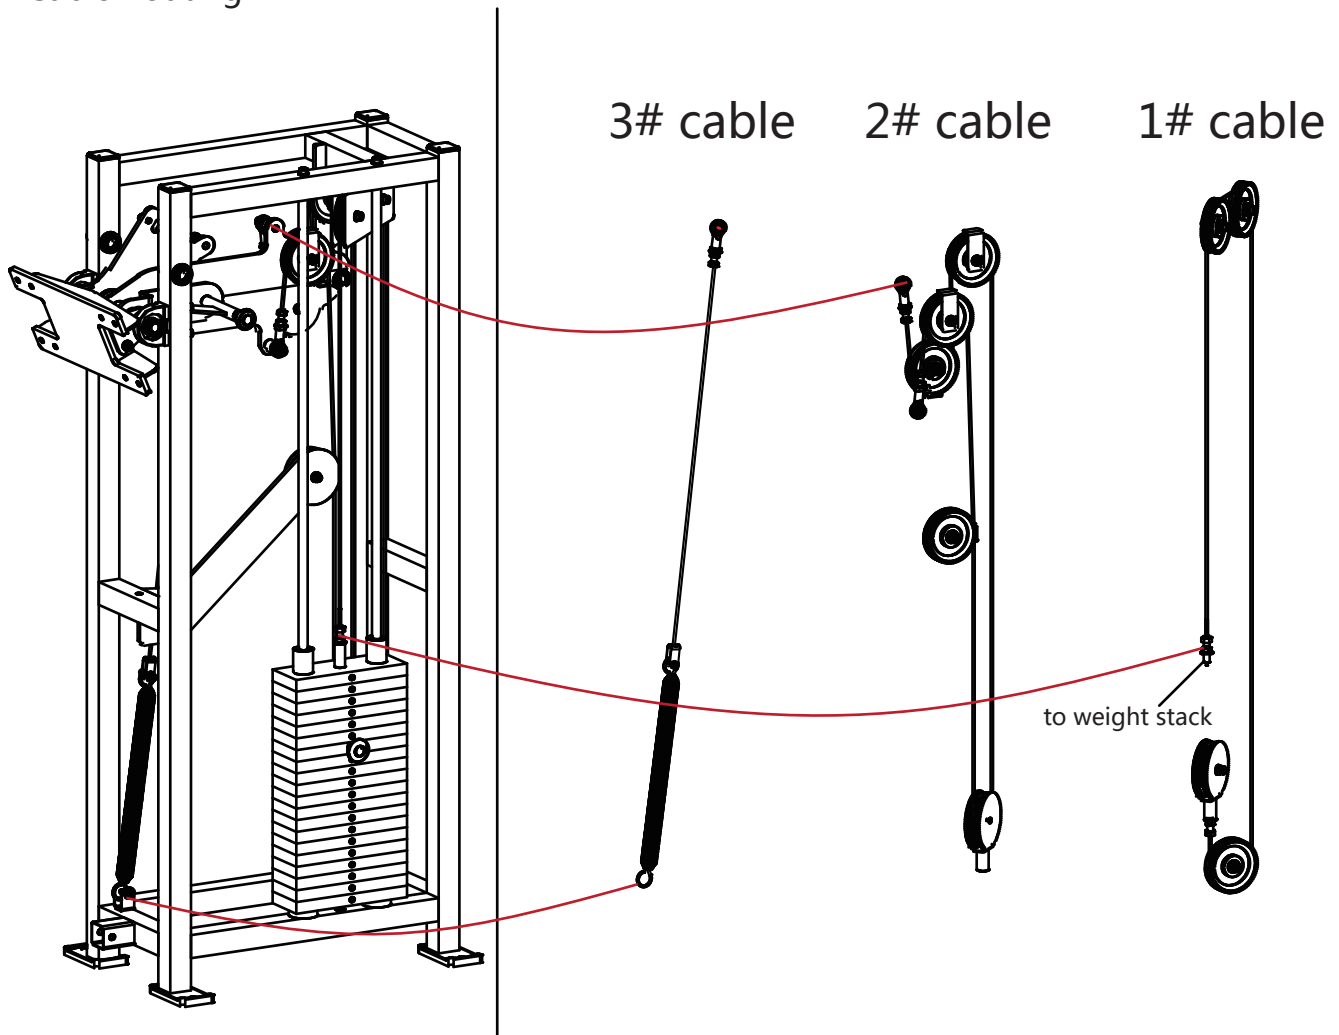

MF-Biangular trainer 2020

Pin Length

a	L=225m
b	L=67mm
c	L=56mm

MF-Biangular trainer 2020

Cable Routing

1# Cable Length

2# Cable Length

3# Cable Length