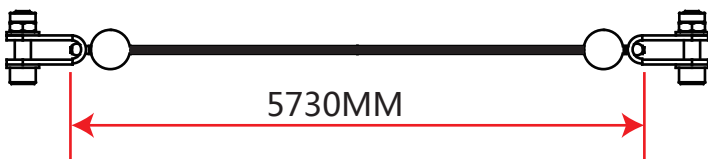

MF-Leg extension/ Lying leg curl 2022

Cable Routing

Cable Length

Pin Length

a	L=148m
b	L=78mm
c	L=130m
d	L=56mm

MF-Biceps/Triceps 2021

Cable Routing

Cable Length

MF-Biangular trainer 2020

Pin Length

a	L=225m
b	L=67mm
c	L=56mm

MF-Biangular trainer 2020

Cable Routing

1# Cable Length

2# Cable Length

3# Cable Length