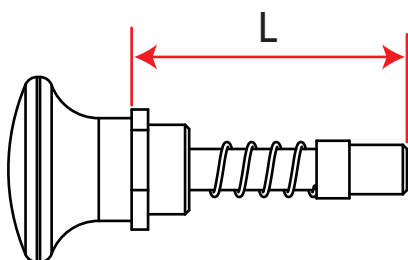

MF-Leg extension/ Lying leg curl 2022

Cable Routing

Cable Length

Pin Length

a	L=148m
b	L=78mm
c	L=130m
d	L=56mm

MF-Biceps/Triceps 2021

Cable Routing

Cable Length

MF-Biangular trainer 2020

Pin Length

a	L=225m
b	L=67mm
c	L=56mm

MF-Biangular trainer 2020

Cable Routing

1# Cable Length

2# Cable Length

3# Cable Length