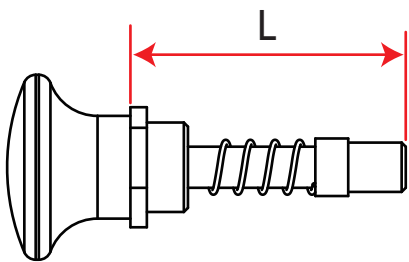

MF-Leg extension/ Lying leg curl 2022

Cable Routing

Cable Length

Pin Length

a	L=148m
b	L=78mm
c	L=130m
d	L=56mm

MF-Biceps/Triceps 2021

Cable Routing

Cable Length

MF-Biangular trainer 2020

Pin Length

a	L=225m
b	L=67mm
c	L=56mm

MF-Biangular trainer 2020

Cable Routing

1# Cable Length

2# Cable Length

3# Cable Length