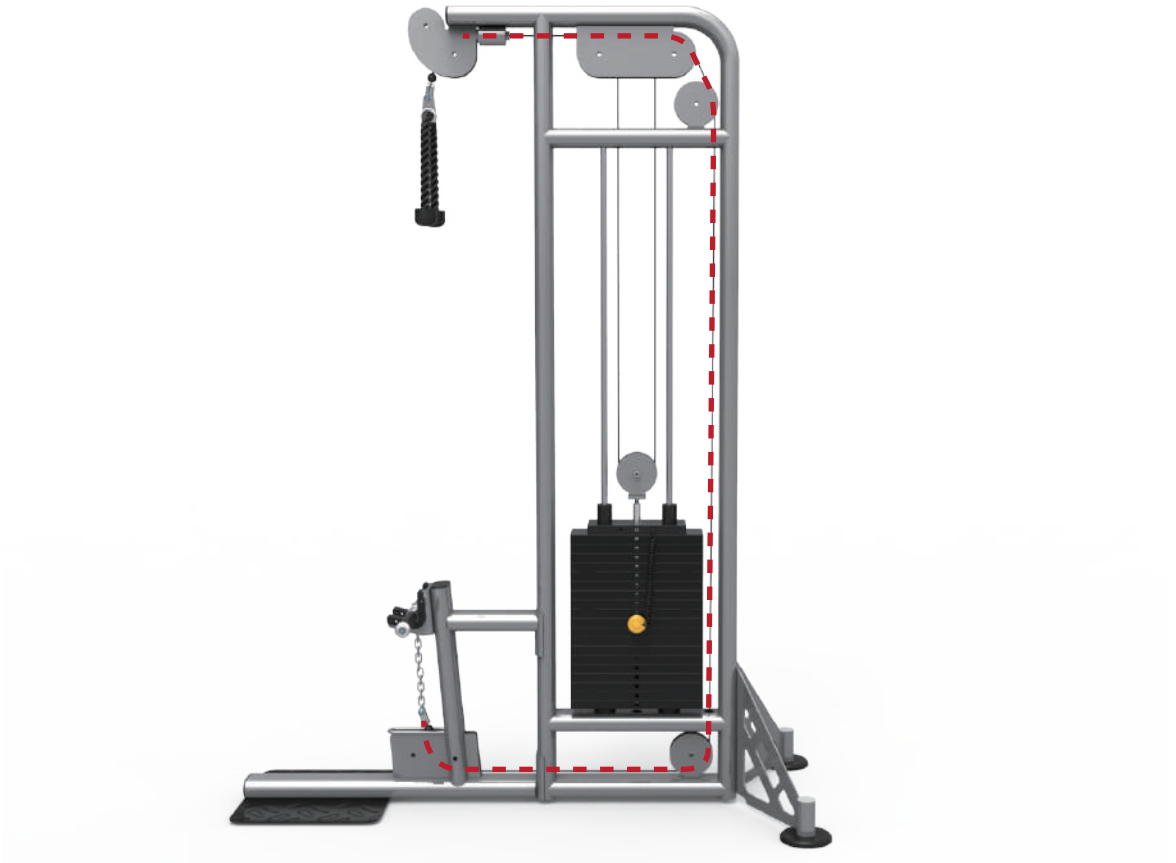

MF-Leg extension/ Lying leg curl 2022

Cable Routing

Cable Length

Pin Length

a	L=148m
b	L=78mm
c	L=130m
d	L=56mm

MF-Biceps/Triceps 2021

Cable Routing

Cable Length

MF-Biangular trainer 2020

Pin Length

a	L=225m
b	L=67mm
c	L=56mm

MF-Biangular trainer 2020

Cable Routing

1# Cable Length

2# Cable Length

3# Cable Length